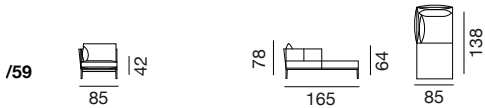

Recamiere links / Recamiere left