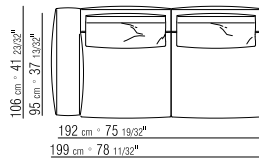

27127 / 271C7