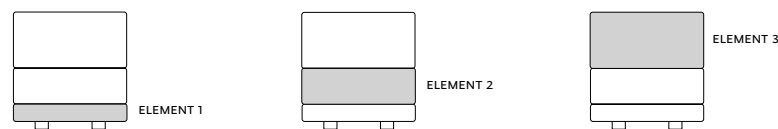

- Kockica
- Lisinski Concert Hall
- Public Open University
- Zagreb City Hall
- Romanian Pavilion

SPECIFICATIONS AND TECHNICAL DRAWING

| | |
|------------|----------------------------|
| STRUCTURE | plywood |
| SEAT | HR foam, polyester wadding |
| UPHOLSTERY | fabric |
| BELT | leather |

[product information website](#)

BAVUL BENCH & BED
dimensions 189 x 44 x 47 cm

BAVUL BENCH & BED OPENED
dimensions 189 x 88 x 25 cm