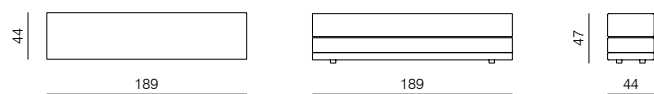

[product information website](#)

BAVUL BENCH & BED
dimensions 189 x 44 x 47 cm

BAVUL BENCH & BED OPENED
dimensions 189 x 88 x 25 cm